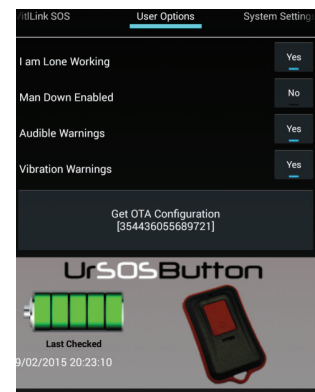

Status Reports

UrSOSButton Click (Selectable – Single, Double, Triple)
Low Smartphone Battery
Charger Connected / Disconnected
Lone Working Activated / Deactivated
All Status reports include GSM Signal Level, Phone Battery Level, UrSOSButton Battery Level, Lone Worker On/Off and Man Down On/Off.

GPS Tracking (Option)

Can be permanently disabled by Isle Systems to facilitate workforce acceptance

Delivered over GPRS/3G/4G or WiFi connection
Caching of data for delivery when server is available
Configurable update intervals
Selectable Isle Systems Protocol or TK103 Protocol

WiFi AP Tracking

Can be permanently disabled by Isle Systems to facilitate workforce acceptance

Position based on up to 10 WiFi access points
Delivered over GPRS/3G/4G or WiFi connection
Caching of data for delivery when server is available
Configurable update intervals

UrSOSButton
for Business users

Companion App Main Screen

Companion App User Controls & Battery

Widget User Controls & SOS